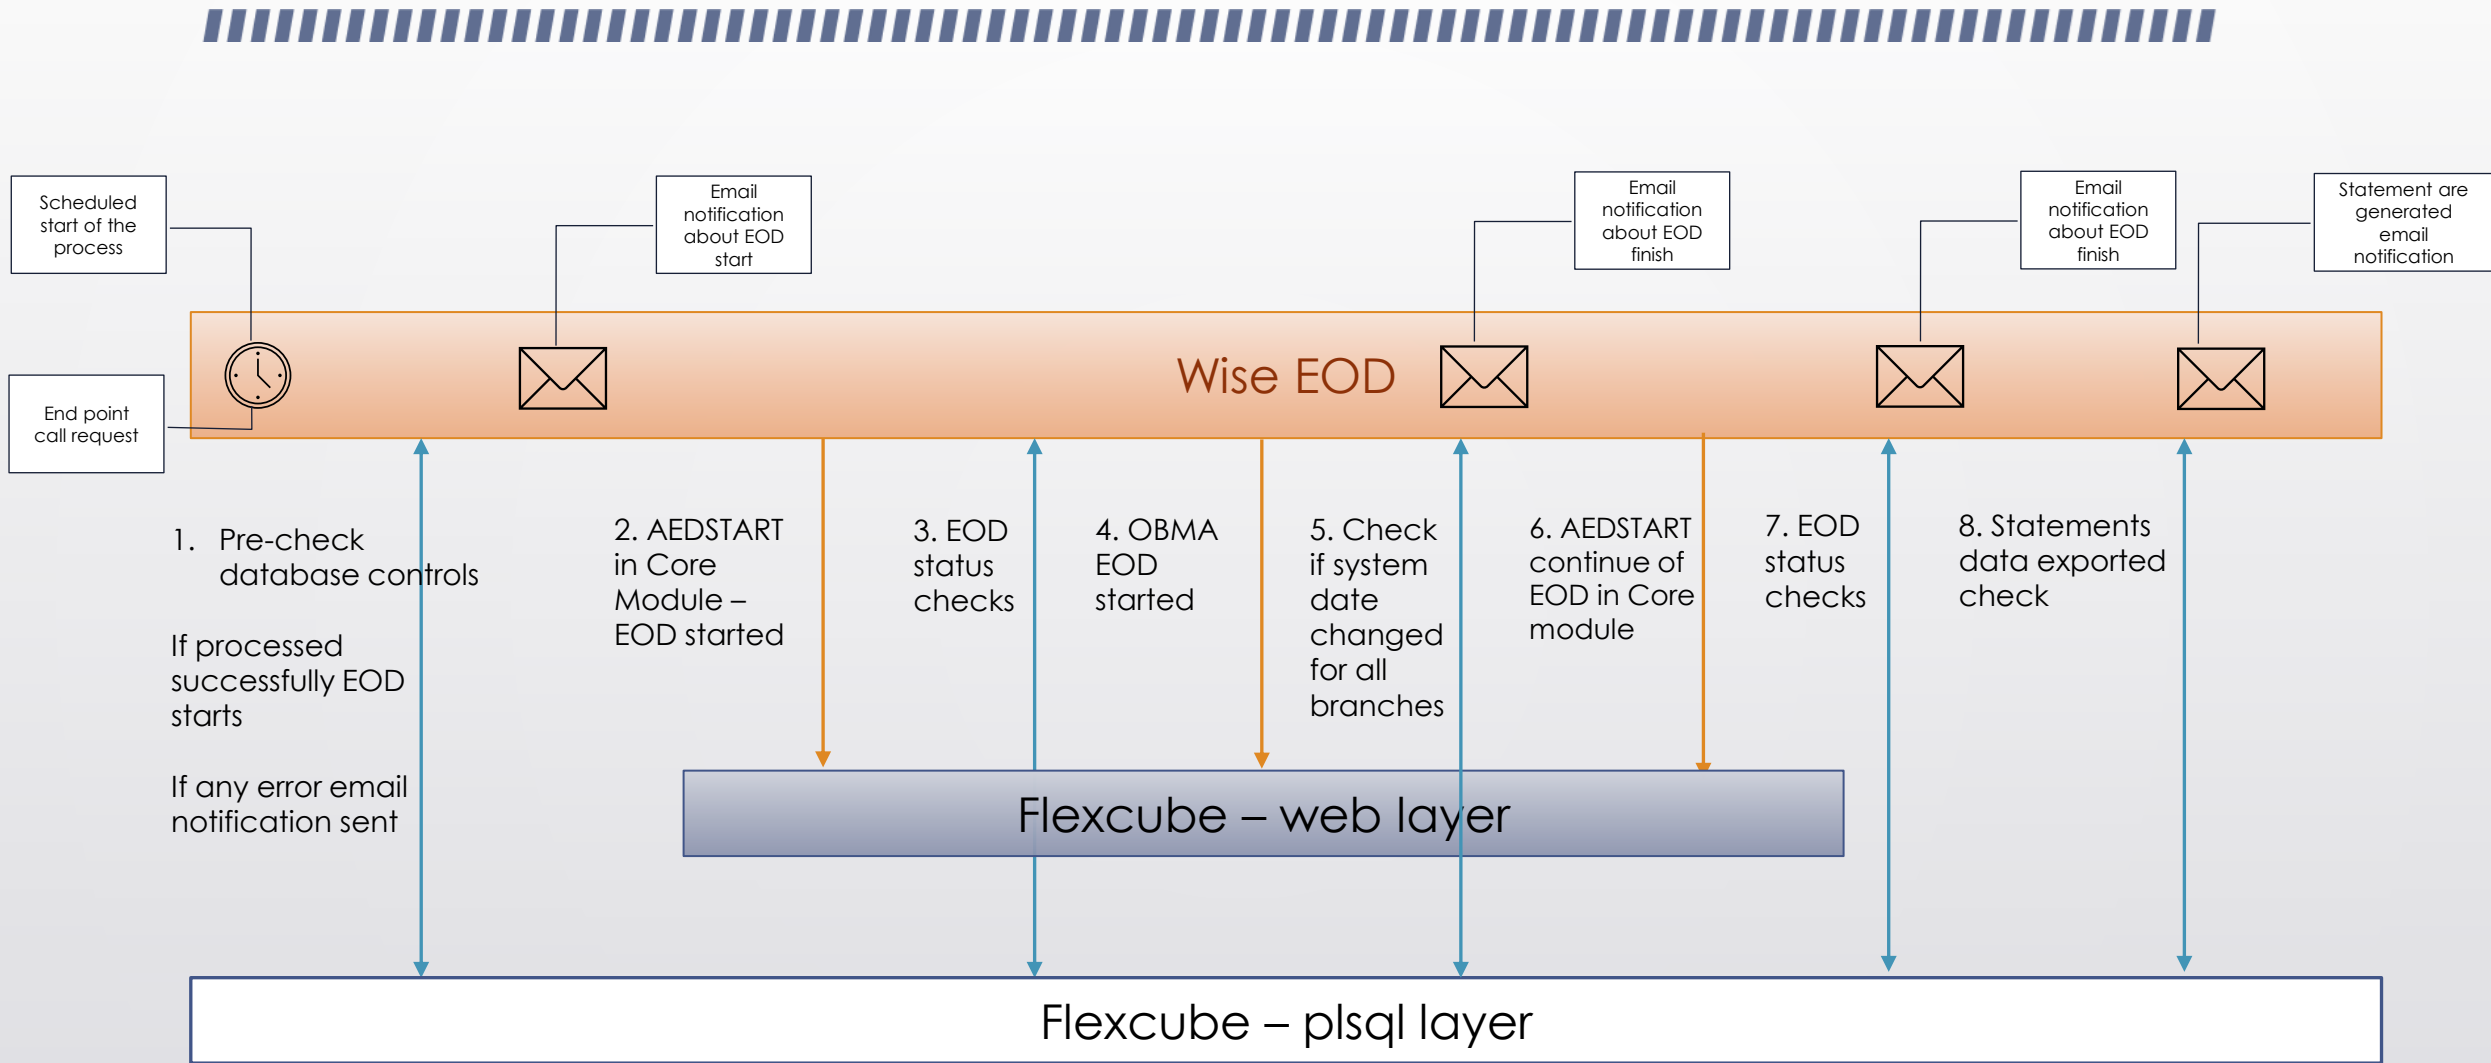

Wise Consulting

WISE CONSULTING

DELIVER WISE IT & SECURITY

Wise EOD for Flexcube

EOD process coverage

- Pre- EOD checks
- EOD execution in Core and OBMA modules
- During EOD checks
- Post EOD checks
- Post EOD statements data export generation

Wise EOD benefits

- Automation of Flexcube EOD processing
- Transparent and competitive subscription pricing model
- Low implementation costs

WISE Consulting

WISE CONSULTING

DELIVER WISE IT & SECURITY

Thank you for attention